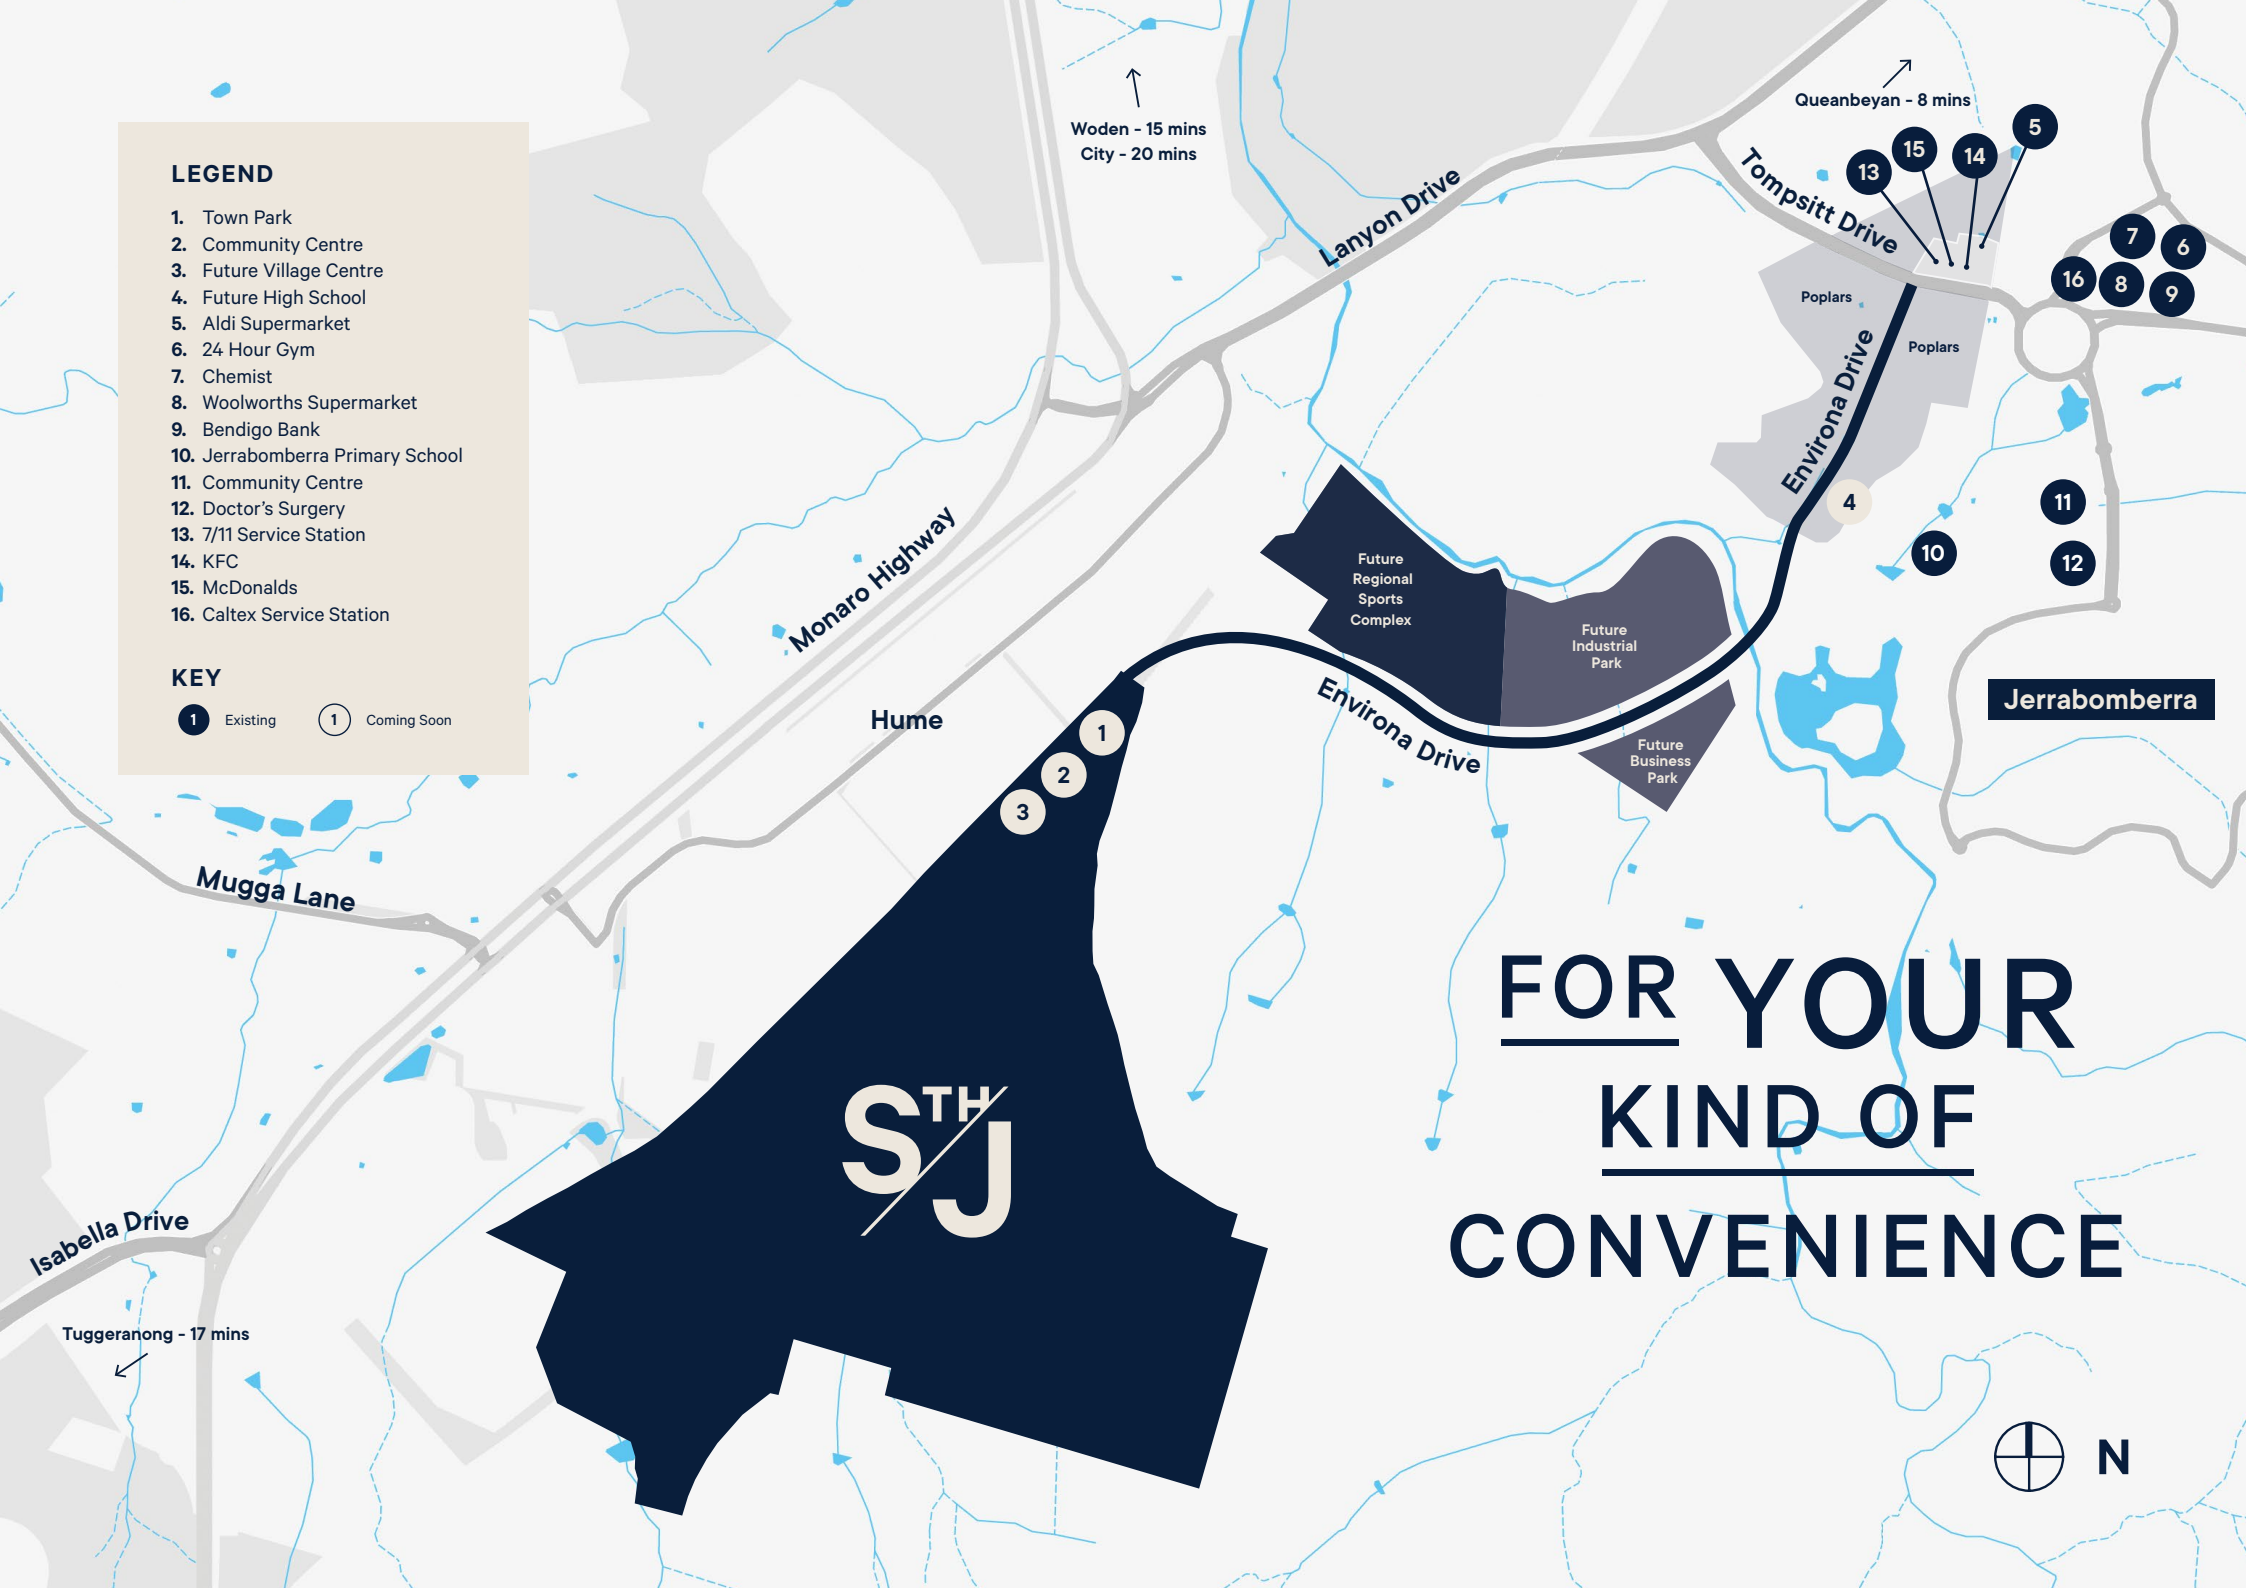

LEGEND

1. Town Park
2. Community Centre
3. Future Village Centre
4. Future High School
5. Aldi Supermarket
6. 24 Hour Gym
7. Chemist
8. Woolworths Supermarket
9. Bendigo Bank
10. Jerrabomberra Primary School
11. Community Centre
12. Doctor's Surgery
13. 7/11 Service Station
14. KFC
15. McDonalds
16. Caltex Service Station

KEY

- 1 Existing 1 Coming Soon

Woden - 15 mins
City - 20 mins

Queanbeyan - 8 mins

Hume

Jerrabomberra

FOR YOUR
KIND OF
CONVENIENCE

Tuggeranong - 17 mins